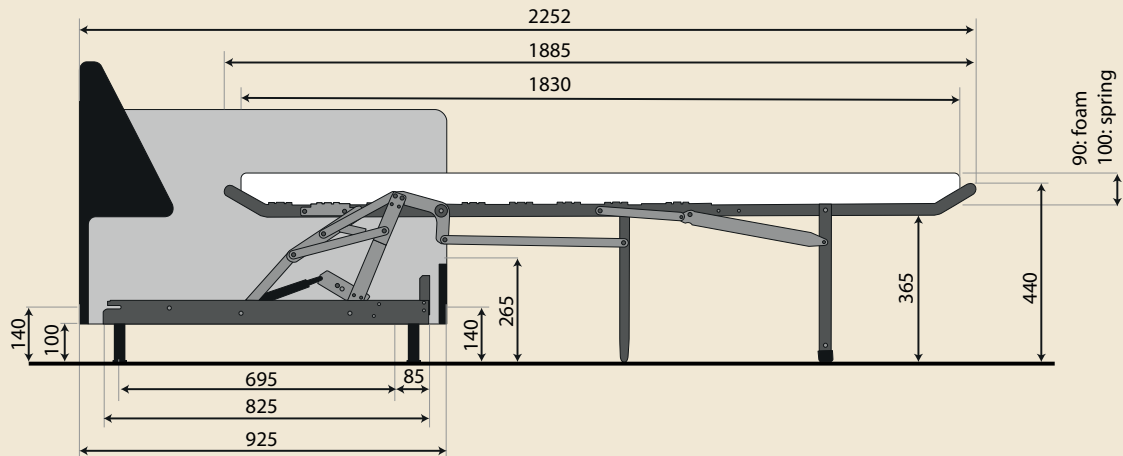

SEDAFLEX 10M

Mattress size

- Length: 183 cm
- Width: 73/93/113/133/143/153 cm

Product characteristics

- 2 fold action made out of rigid 30mm diameter tube.
- Action with slats and bands. The slats give a firm sleeping comfort and the bands a superior seating comfort.

Manufactured by

Sedac

SEDAFLEX 10M

Frame with slats at the shoulder and hip area and bands at the seating area.

Plastic legs of 100 mm, supplied as an option. The Sedaflex also can be supplied with frame, a set of 2 tubes welded in between the side plates and pair of front panel brackets.

A	B	Width of mattress
160 cm	172,5 cm	153 cm
150 cm	162,5 cm	143 cm
140 cm	152,5 cm	133 cm
120 cm	132,5 cm	113 cm
100 cm	112,5 cm	93 cm
80 cm	92,5 cm	73 cm

Measurements in mm