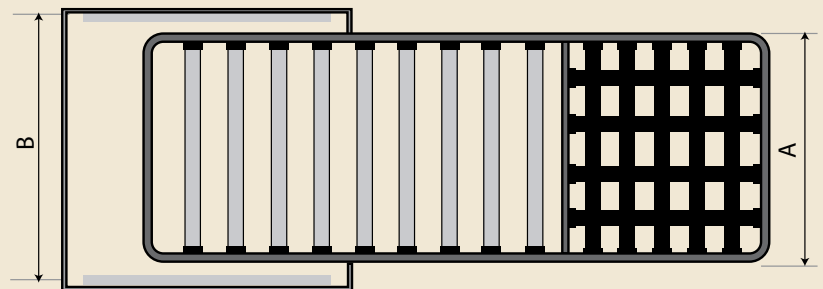

SEDAFLEX 10M

Mattress size

- Length: 183 cm
- Width: 73/93/113/133/143/153 cm

Product characteristics

- 2 fold action made out of rigid 30mm diameter tube.
- Action with slats and bands. The slats give a firm sleeping comfort and the bands a superior seating comfort.

Manufactured by

Sedac

SEDAFLEX 10M

Frame with slats at the shoulder and hip area and bands at the seating area.

Plastic legs of 100 mm, supplied as an option. The Sedaflex also can be supplied with frame, a set of 2 tubes welded in between the side plates and pair of front panel brackets.

A	B	Width of mattress
160 cm	172,5 cm	153 cm
150 cm	162,5 cm	143 cm
140 cm	152,5 cm	133 cm
120 cm	132,5 cm	113 cm
100 cm	112,5 cm	93 cm
80 cm	92,5 cm	73 cm

Measurements in mm